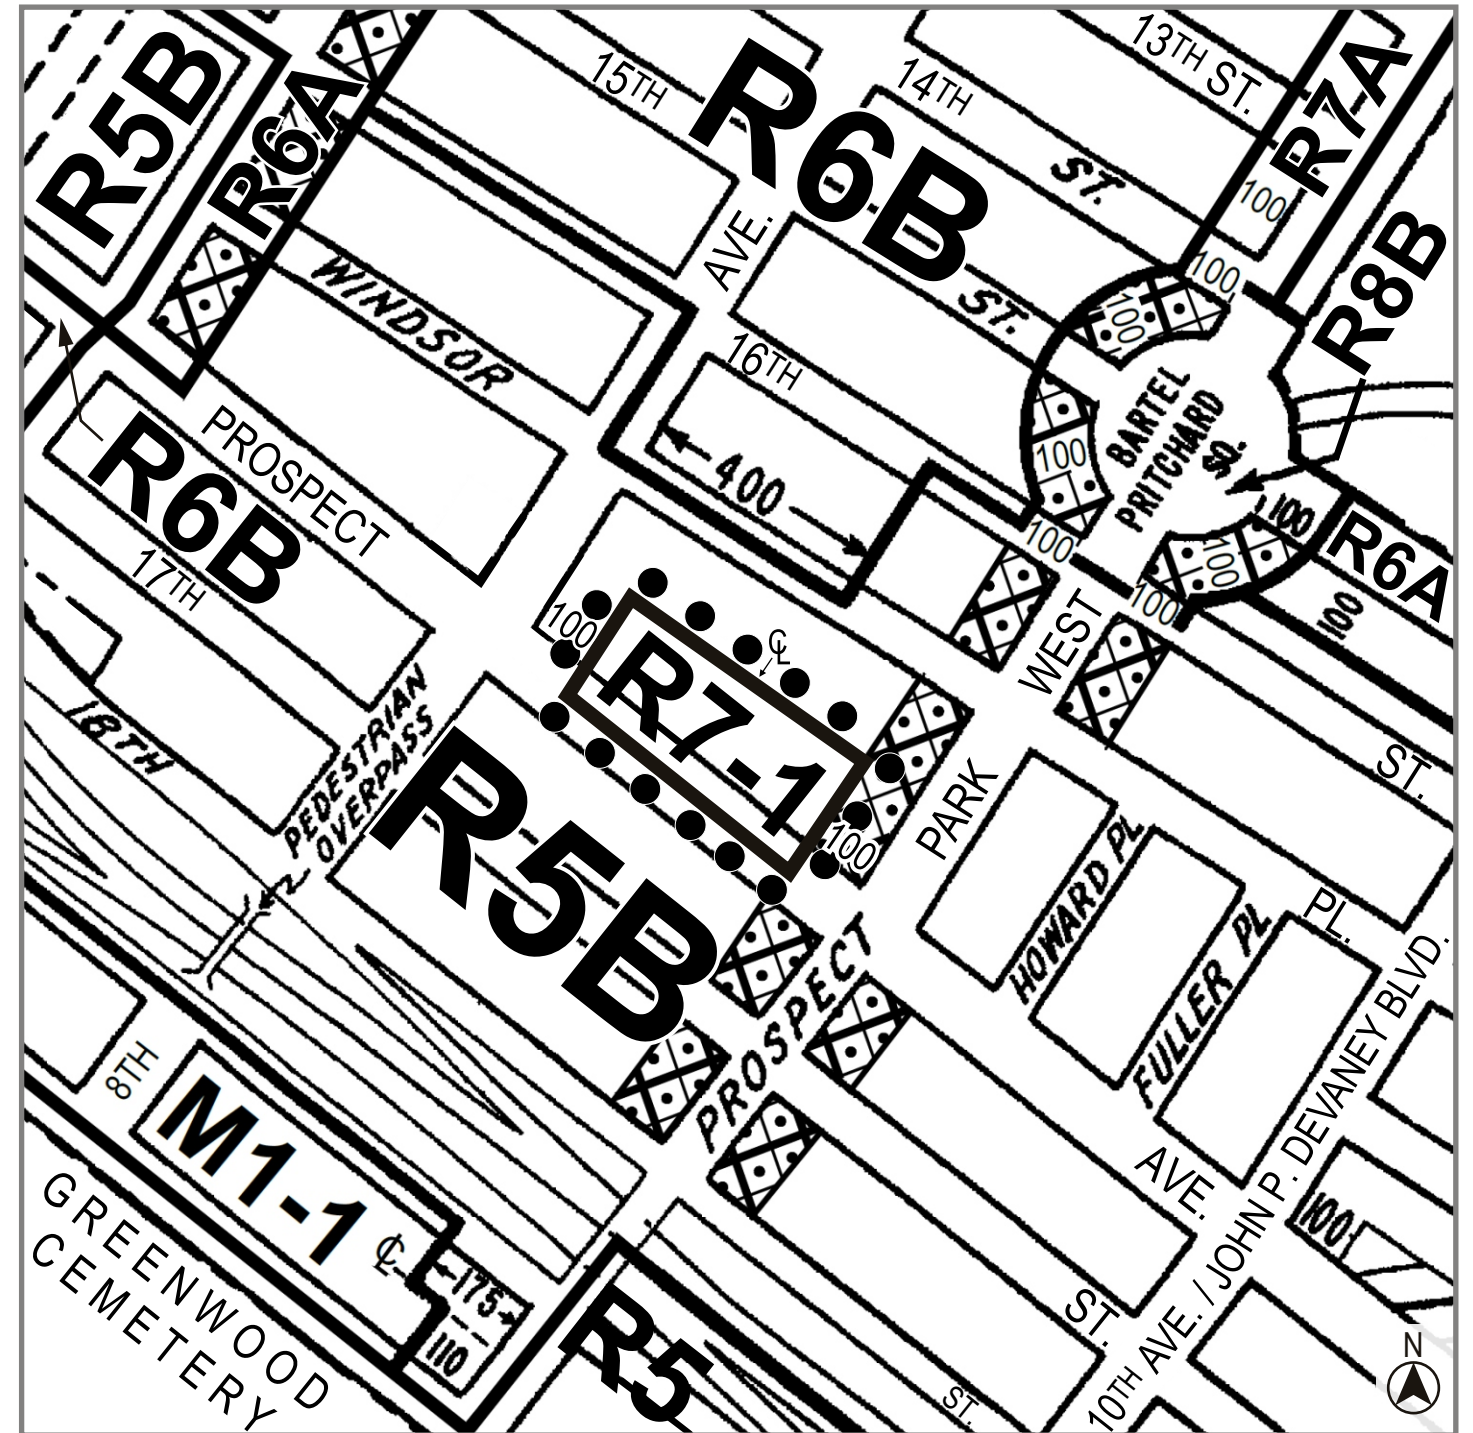

Zoning Change Map

Current Zoning Map (16d)

Proposed Zoning Map (16d) - Area being rezoned is outlined with dotted lines

Rezoning from R5B to R7-1

NOTE: Where no dimensions for zoning district boundaries appear on the zoning maps, such dimensions are determined in Article VII, Chapter 6 (Location of District Boundaries) of the Zoning Resolution.