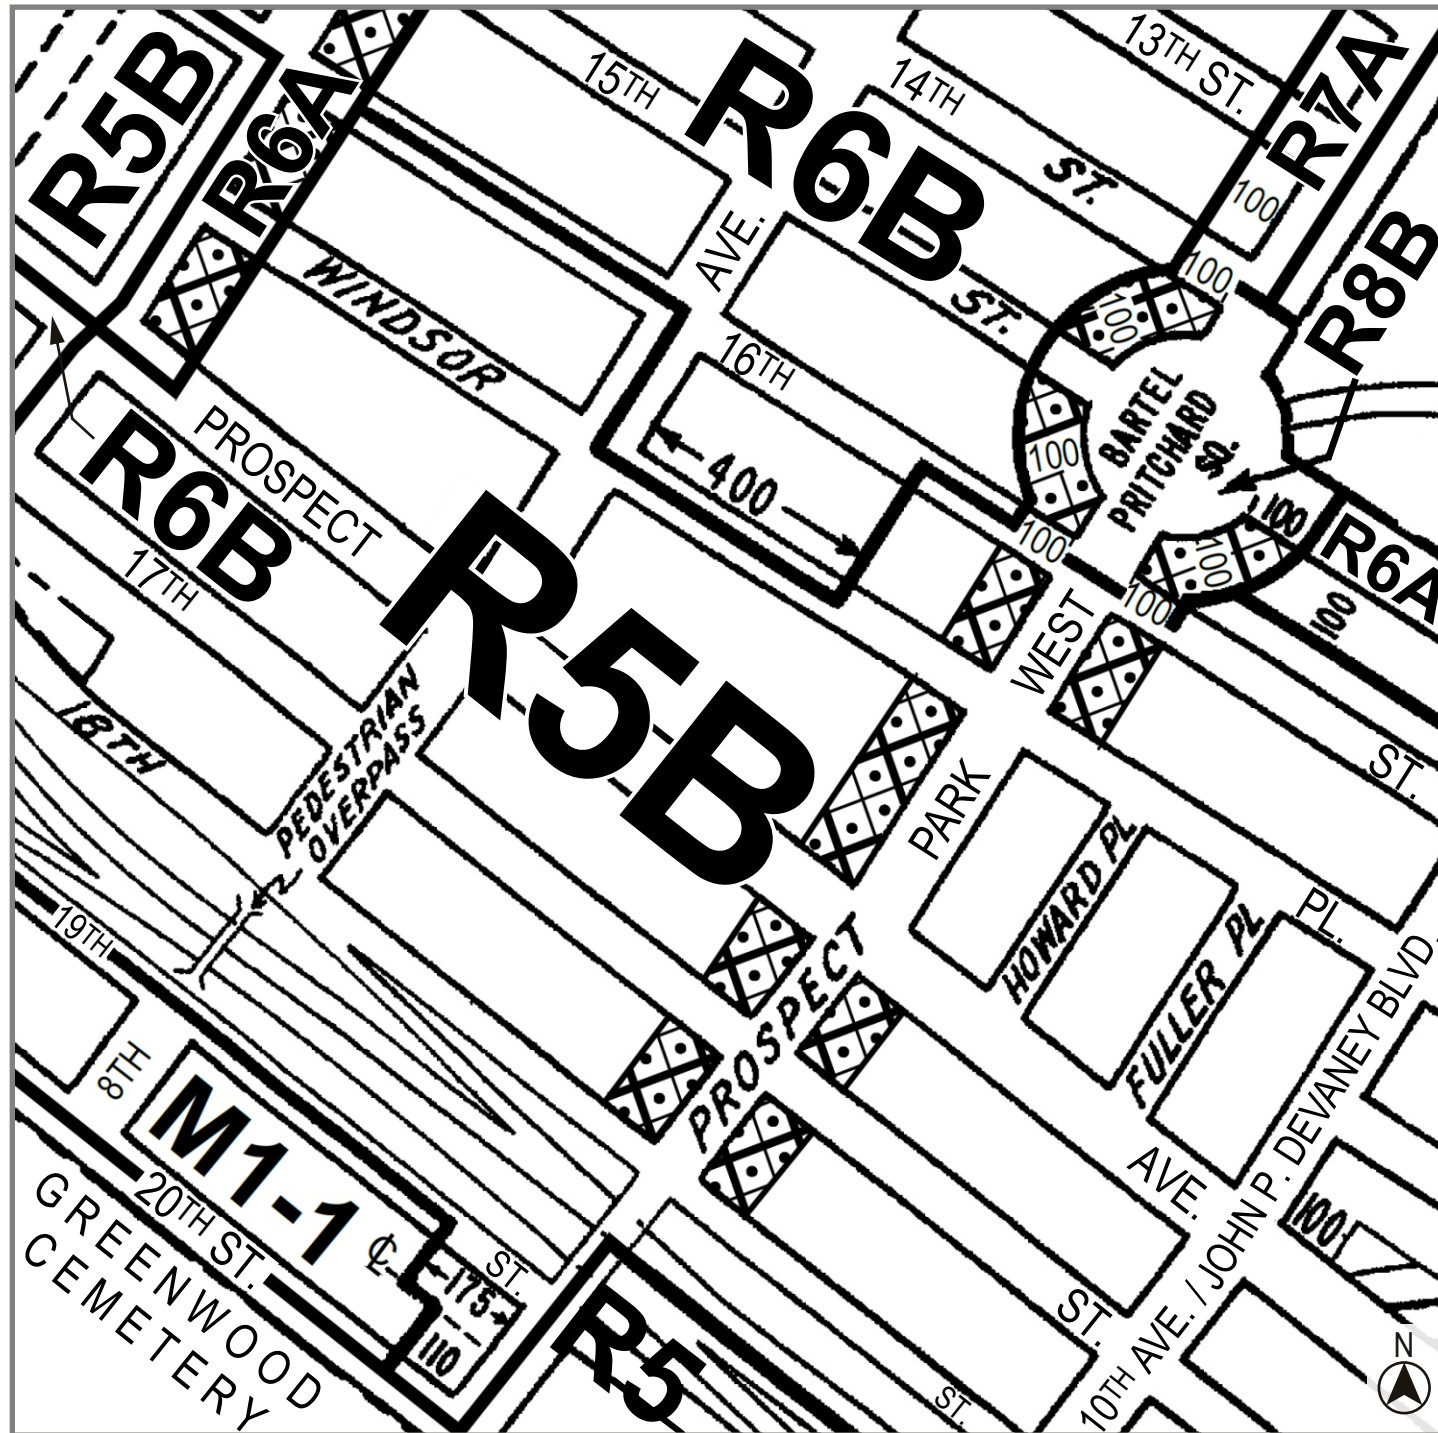

Zoning Change Map

Current Zoning Map (16d)

Proposed Zoning Map (16d) - Area being rezoned is outlined with dotted lines

Rezoning from R5B to R7-1

NOTE: Where no dimensions for zoning district boundaries appear on the zoning maps, such dimensions are determined in Article VII, Chapter 6 (Location of District Boundaries) of the Zoning Resolution.