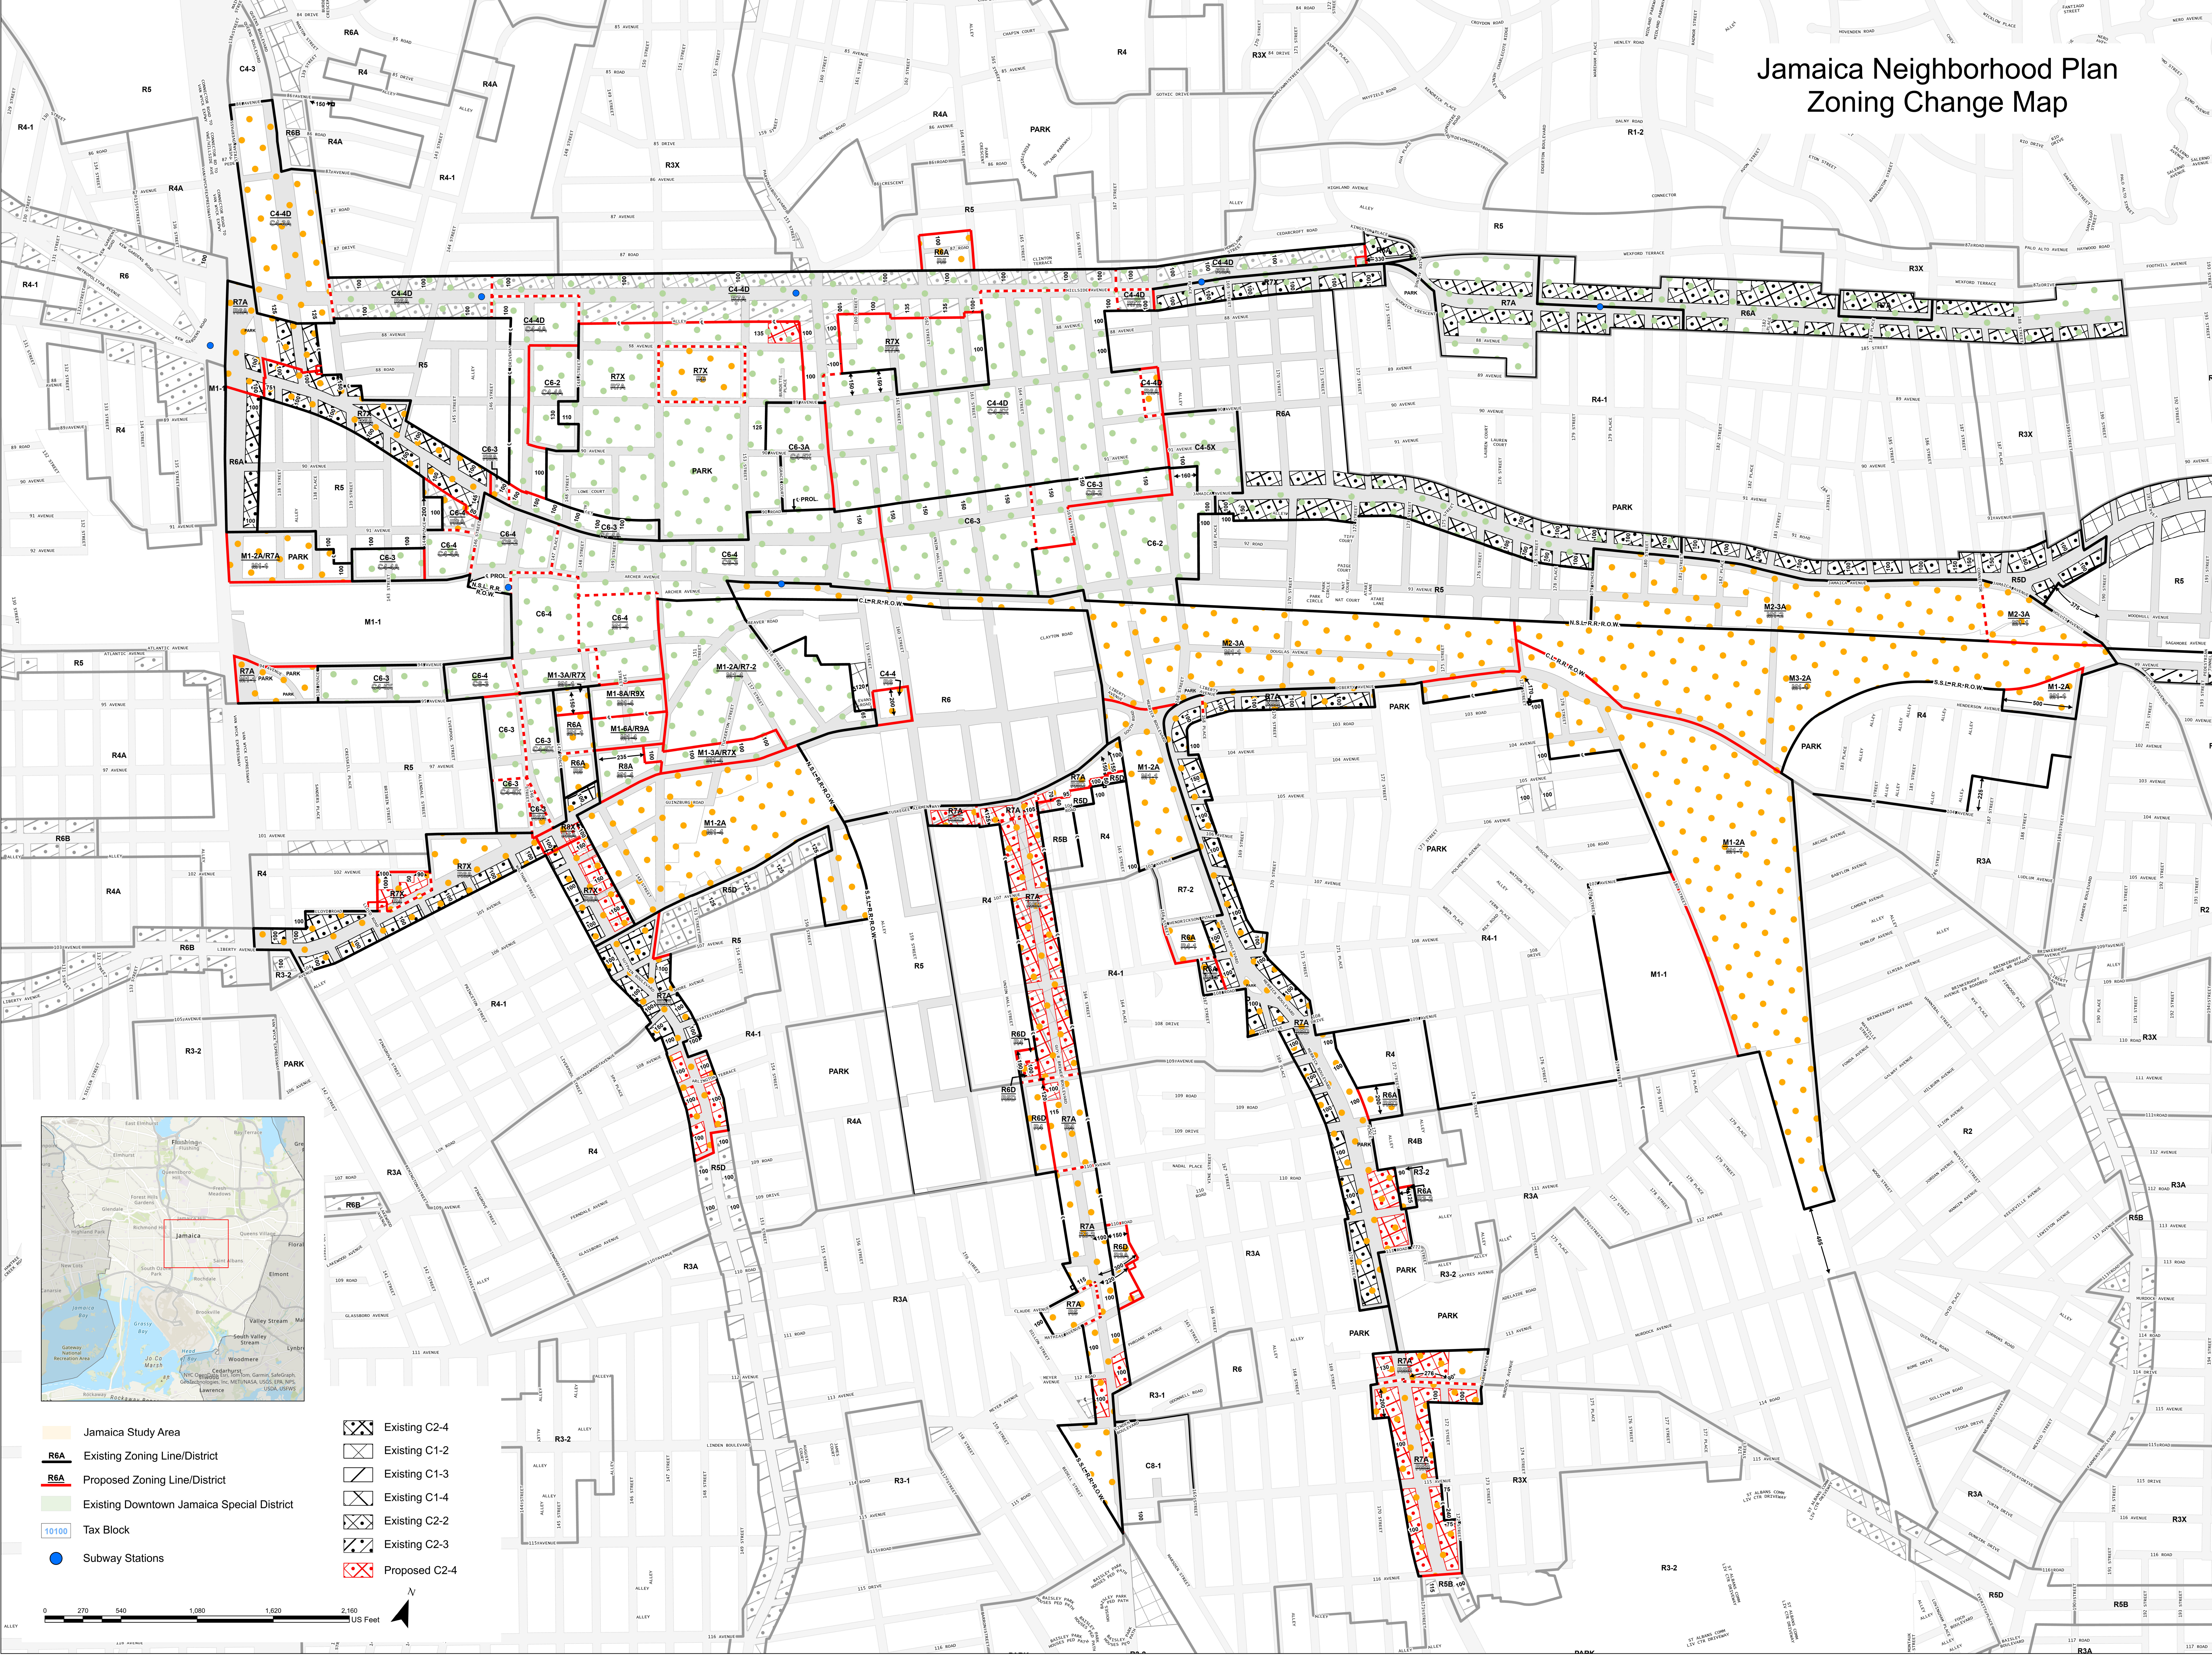

Jamaica Neighborhood Plan Zoning Change Map

- Jamaica Study Area
 - Existing Zoning Line/District
 - Proposed Zoning Line/District
 - Existing Downtown Jamaica Special District
 - Tax Block
 - Subway Stations
-
- Existing C2-4
 - Existing C1-2
 - Existing C1-3
 - Existing C1-4
 - Existing C2-2
 - Existing C2-3
 - Proposed C2-4