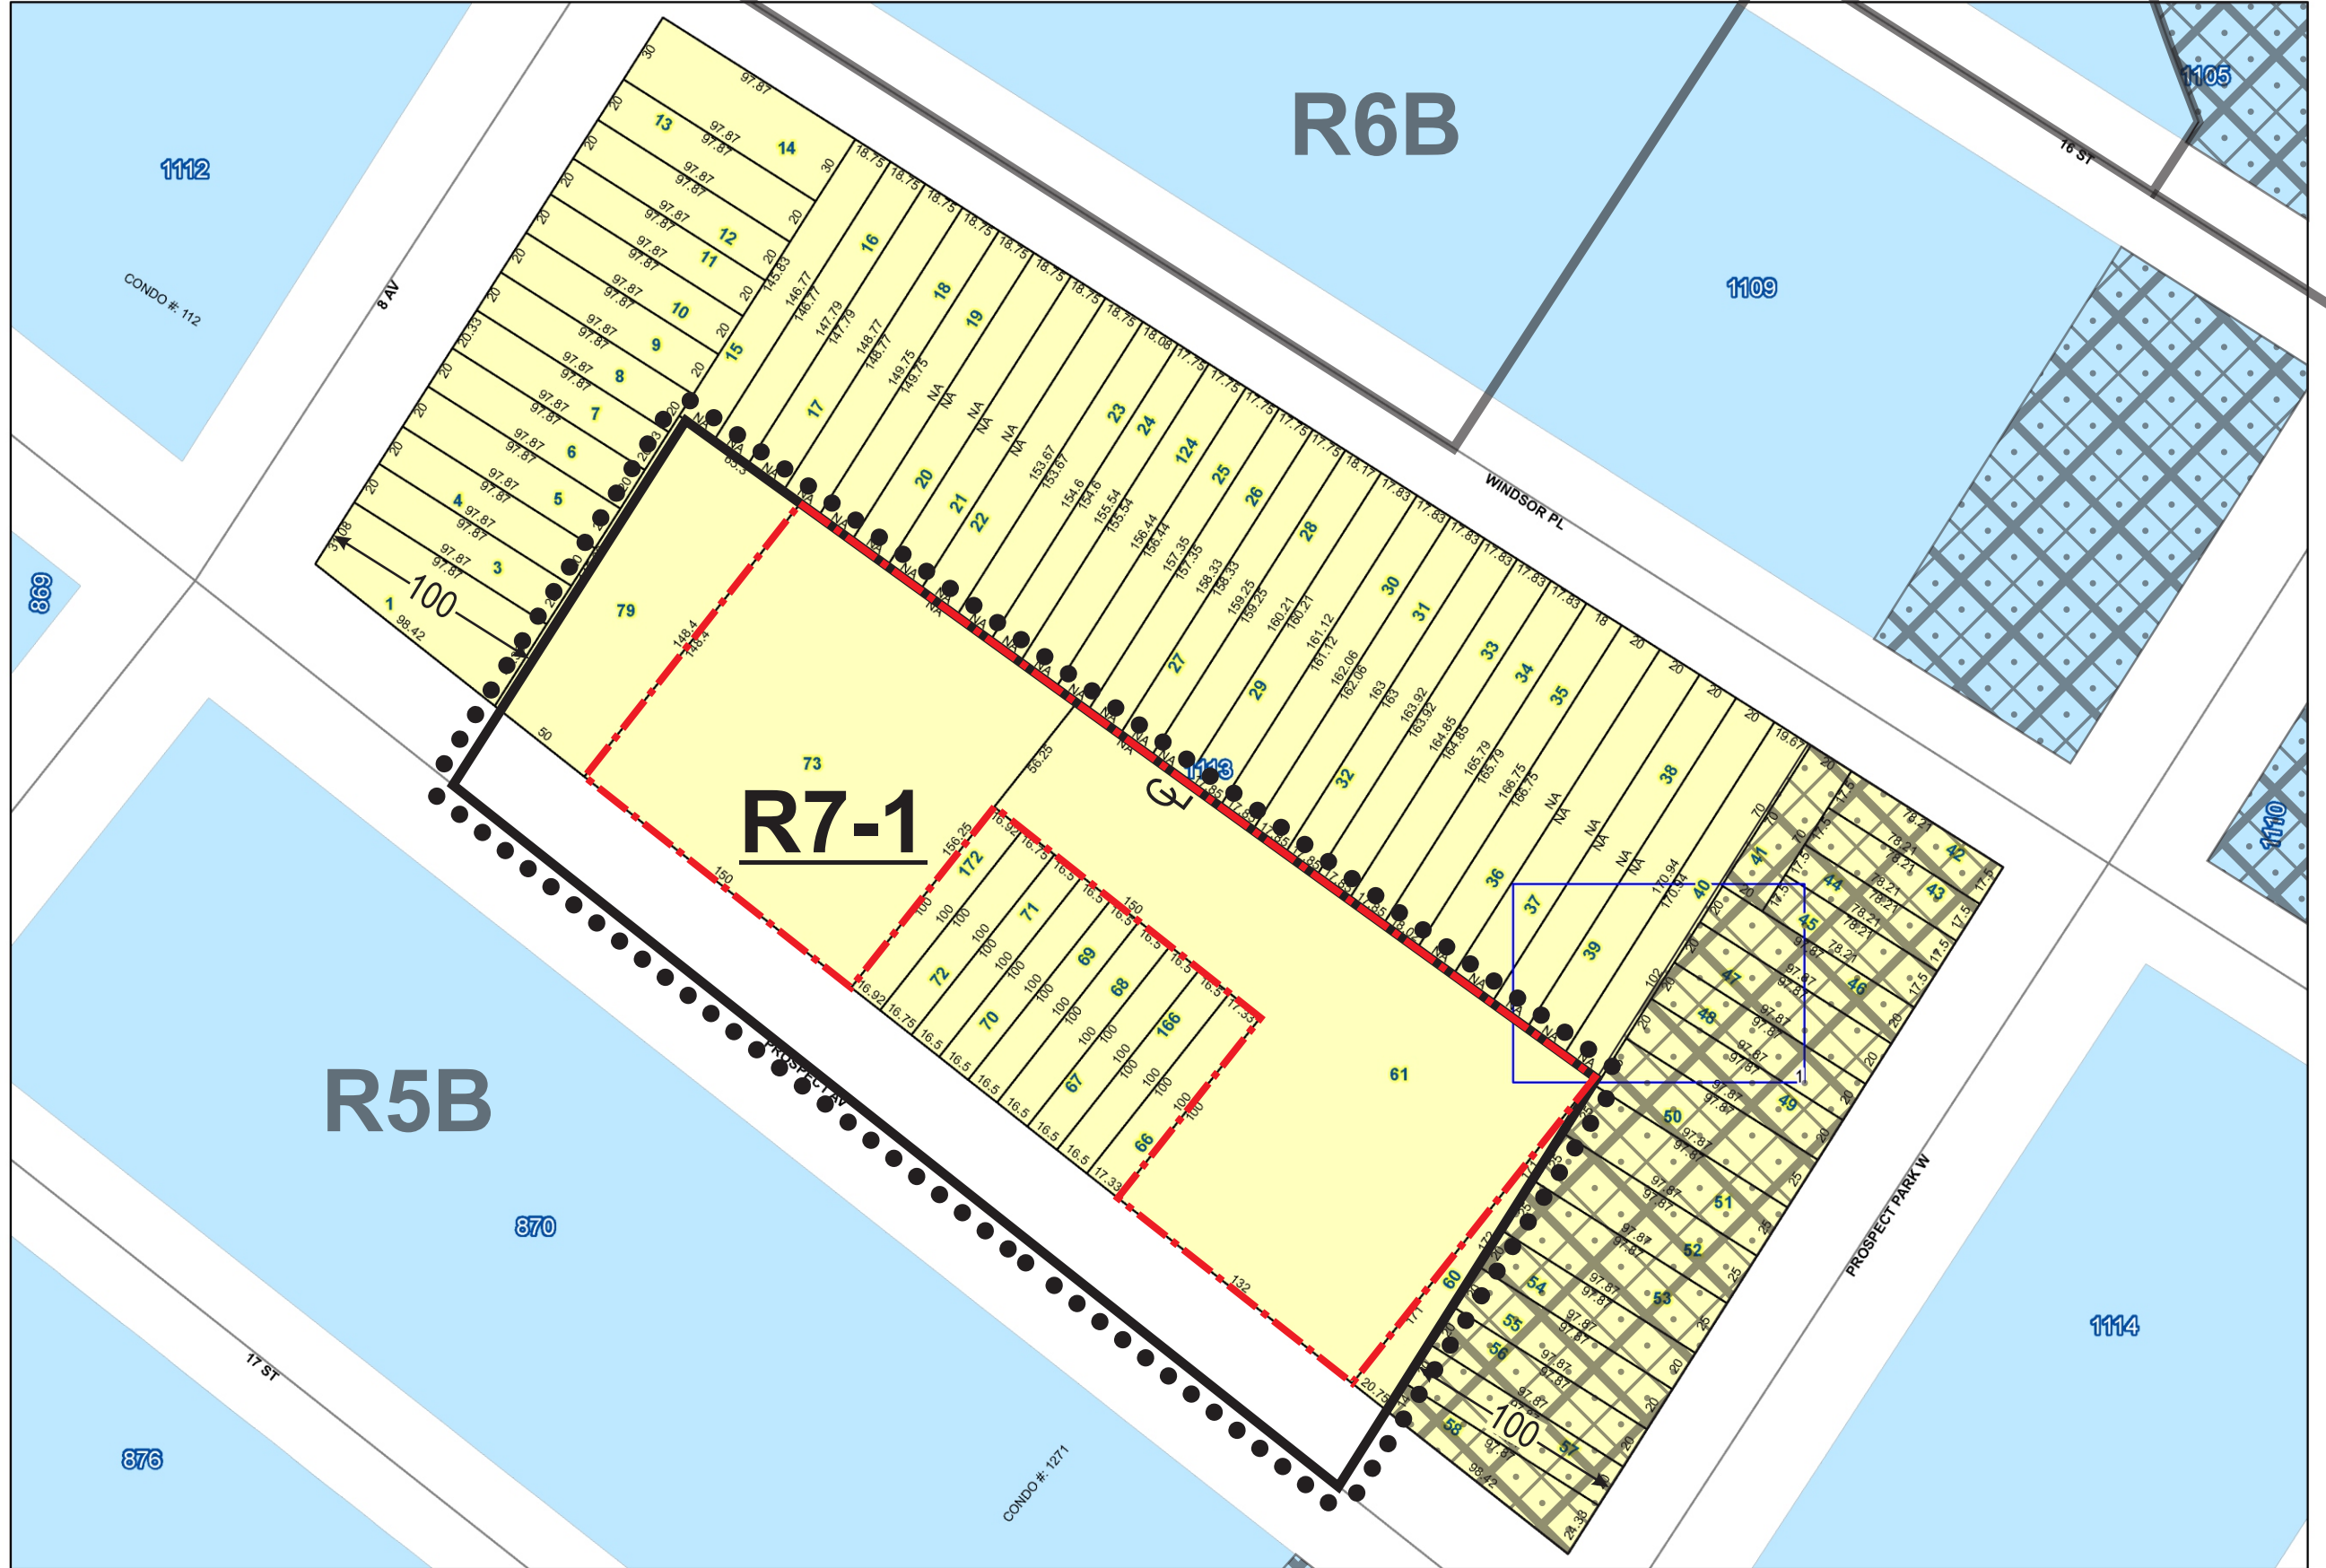

# 441 & 467 Prospect Avenue Rezoning, Brooklyn

## NYC Digital Tax Map

Effective Date : 12-04-2008 14:13:43  
 End Date : Current  
 Brooklyn Block: 1113

R8B

### Legend

- Streets
- Miscellaneous Text
- ↓ Possession Hooks
- - - Boundary Lines
- ↓ Lot Face Possession Hooks
- Regular
- Underwater
- Yellow Tax Lot Polygon
- Blue Condo Number
- Light Blue Tax Block Polygon
- Red Dashed Line Development Site
- Black Dotted Line Area Proposed to be Rezoned
- Thin Grey Line Existing Zoning District Line
- Thick Black Line Proposed Zoning District Line
- R5B Existing Zoning District
- Blue Hatched Existing C2-4 Overlay
- R7-1 Proposed Zoning District